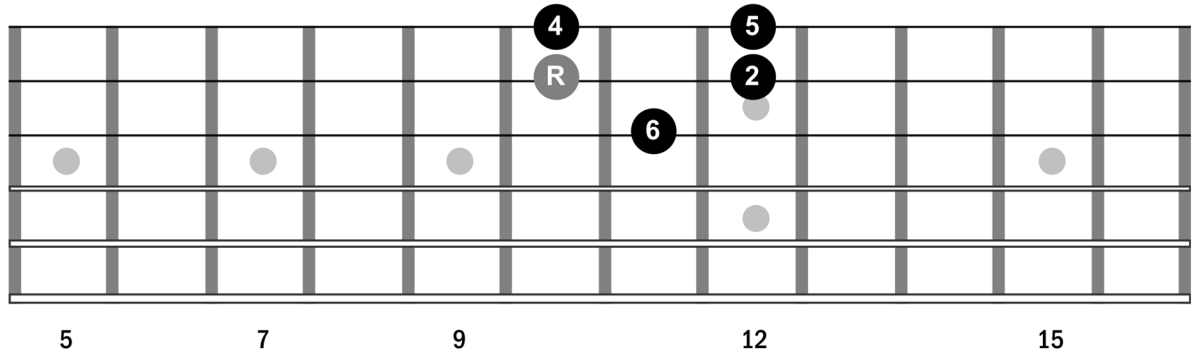

The House Pattern

Griff Hamlin

<https://bluesguitarunleashed.com/get-thp-launch>

The House Pattern:

Today's Lick

Musical notation for 'Today's Lick'. The notation is in 4/4 time, with a treble clef and a key signature of two sharps (F# and C#). The melody consists of eighth and quarter notes, including triplets and a 'full' bend. The guitar TAB below shows the fret numbers: 11, 10, 12, 11, 10, 12, 10, 12, 10, 11, 10, 11, 10, 12. The TAB includes a 'full' bend instruction on the 12th fret.