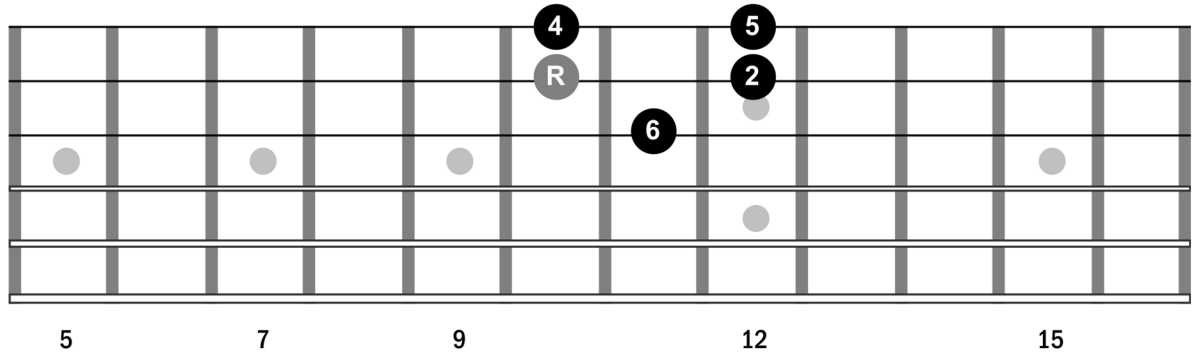

# The House Pattern

Griff Hamlin

<https://bluesguitarunleashed.com/get-thp-launch>

The House Pattern:

Today's Lick

Musical notation for 'Today's Lick'. The notation is in 4/4 time and features a treble clef staff with a triplet of eighth notes. The guitar tablature (TAB) staff shows the following fret numbers: 10, 11, 10, 12, 10, 12, 12, 10, 11, 10, 12. There are three 'full' markings with arrows pointing to the 12th fret in the second, fourth, and sixth measures of the lick.