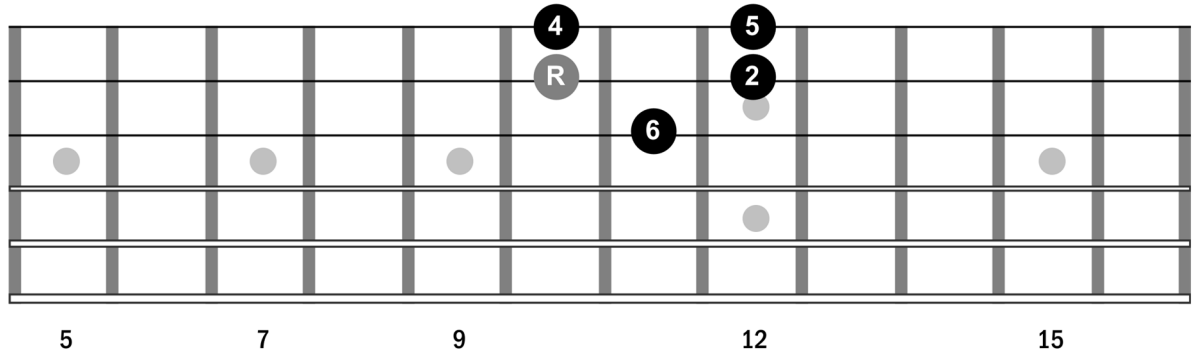

The House Pattern

Griff Hamlin

<https://bluesguitarunleashed.com/get-thp-launch>

The House Pattern:

Major Version Of The Lick:

Musical notation for the Major Version of the Lick. It features a treble clef, a key signature of two sharps (F# and C#), and a 4/4 time signature. The melody is written on a single staff. Below the staff is a guitar tablature (TAB) with the following fret numbers: 11, 10, 11, 12, 12, 10, 11, 10, 12. There are two 'full' bends indicated above the 12th fret notes.

Minor Version Of The Lick

Musical notation for the Minor Version of the Lick. It features a treble clef, a key signature of two sharps (F# and C#), and a 4/4 time signature. The melody is written on a single staff. Below the staff is a guitar tablature (TAB) with the following fret numbers: 11, 10, 11, 12, 12, 10, 11, 10, 12. There are two '1/2' bends indicated above the 12th fret notes.